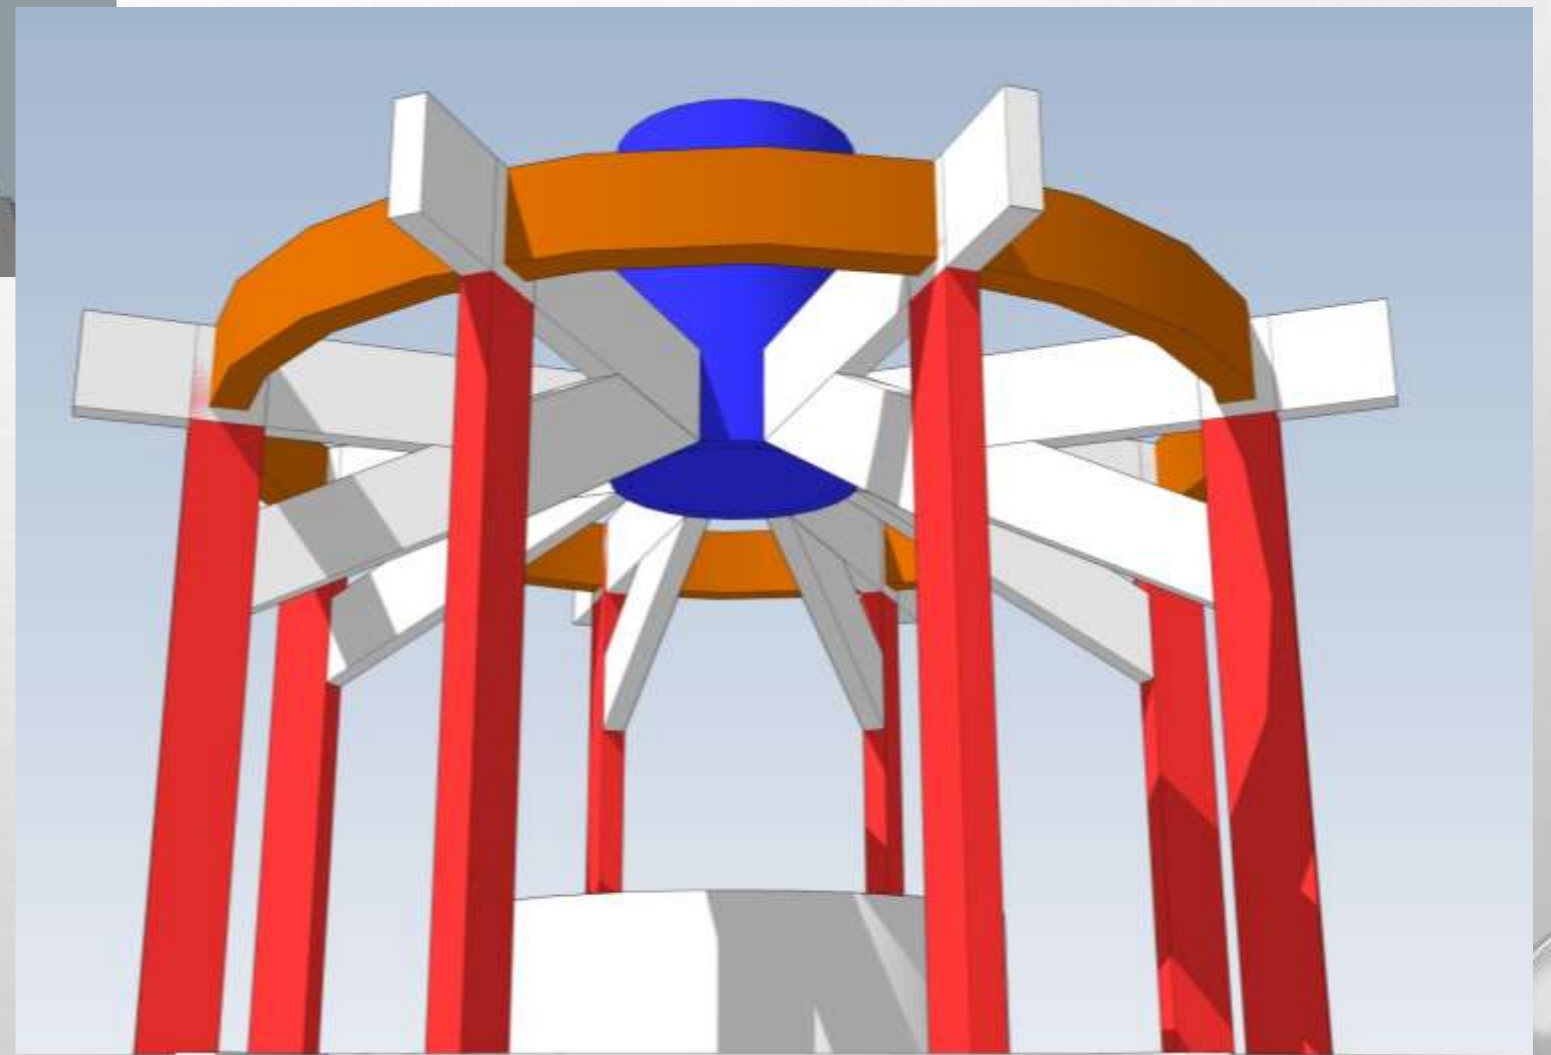

# DETAIL 3D STRUKTUR TUGU

STRUKTUR KOLOM DAN BALOK LANTAI SATU

**STRUKTUR KOLOM DAN BALOK LANTAI DUA**

STRUKTUR KOLOM DAN BALOK LANTAI TIGA

STRUKTUR KOLOM DAN BALOK LANTAI EMPAT

The background of the slide is a light gray gradient with several realistic water droplets of various sizes scattered across it, primarily concentrated in the top-left and bottom-right corners. The droplets have highlights and shadows, giving them a three-dimensional appearance.