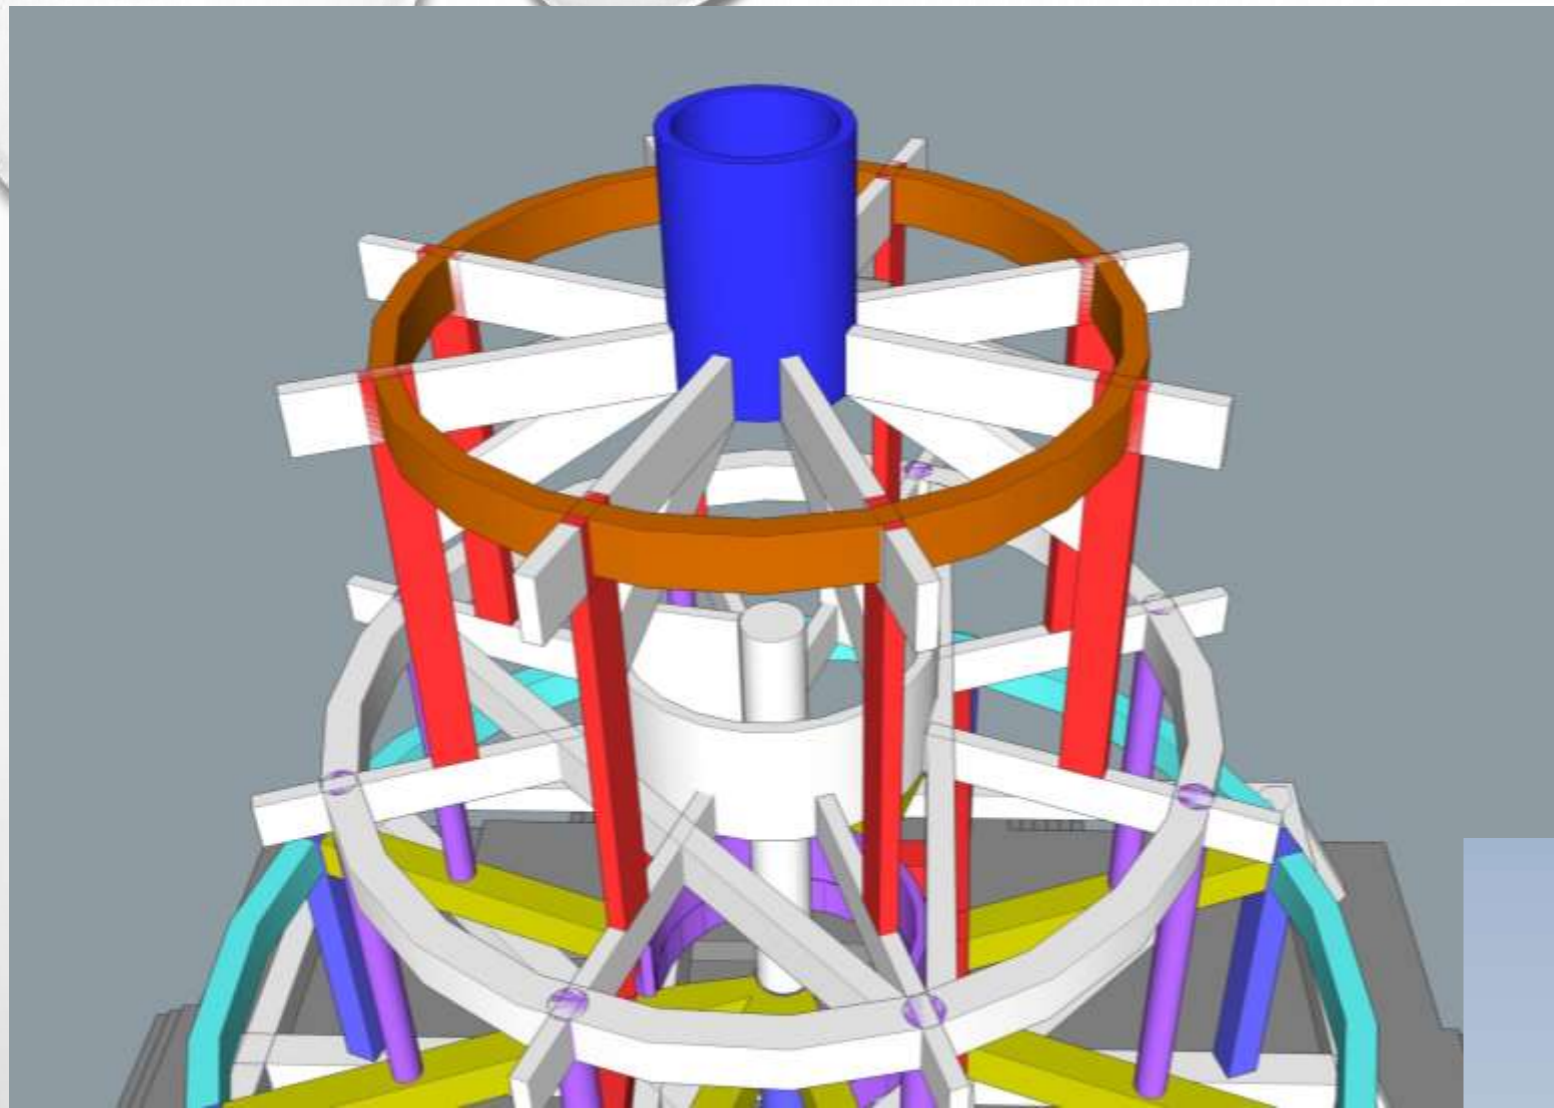

# DETAIL 3D STRUKTUR TUGU

STRUKTUR KOLOM DAN BALOK LANTAI SATU

**STRUKTUR KOLOM DAN BALOK LANTAI DUA**

STRUKTUR KOLOM DAN BALOK LANTAI TIGA

STRUKTUR KOLOM DAN BALOK LANTAI EMPAT

The background of the slide is a light gray gradient with several realistic water droplets of various sizes scattered across it, primarily concentrated in the top-left and bottom-right corners. The droplets have highlights and shadows, giving them a three-dimensional appearance.