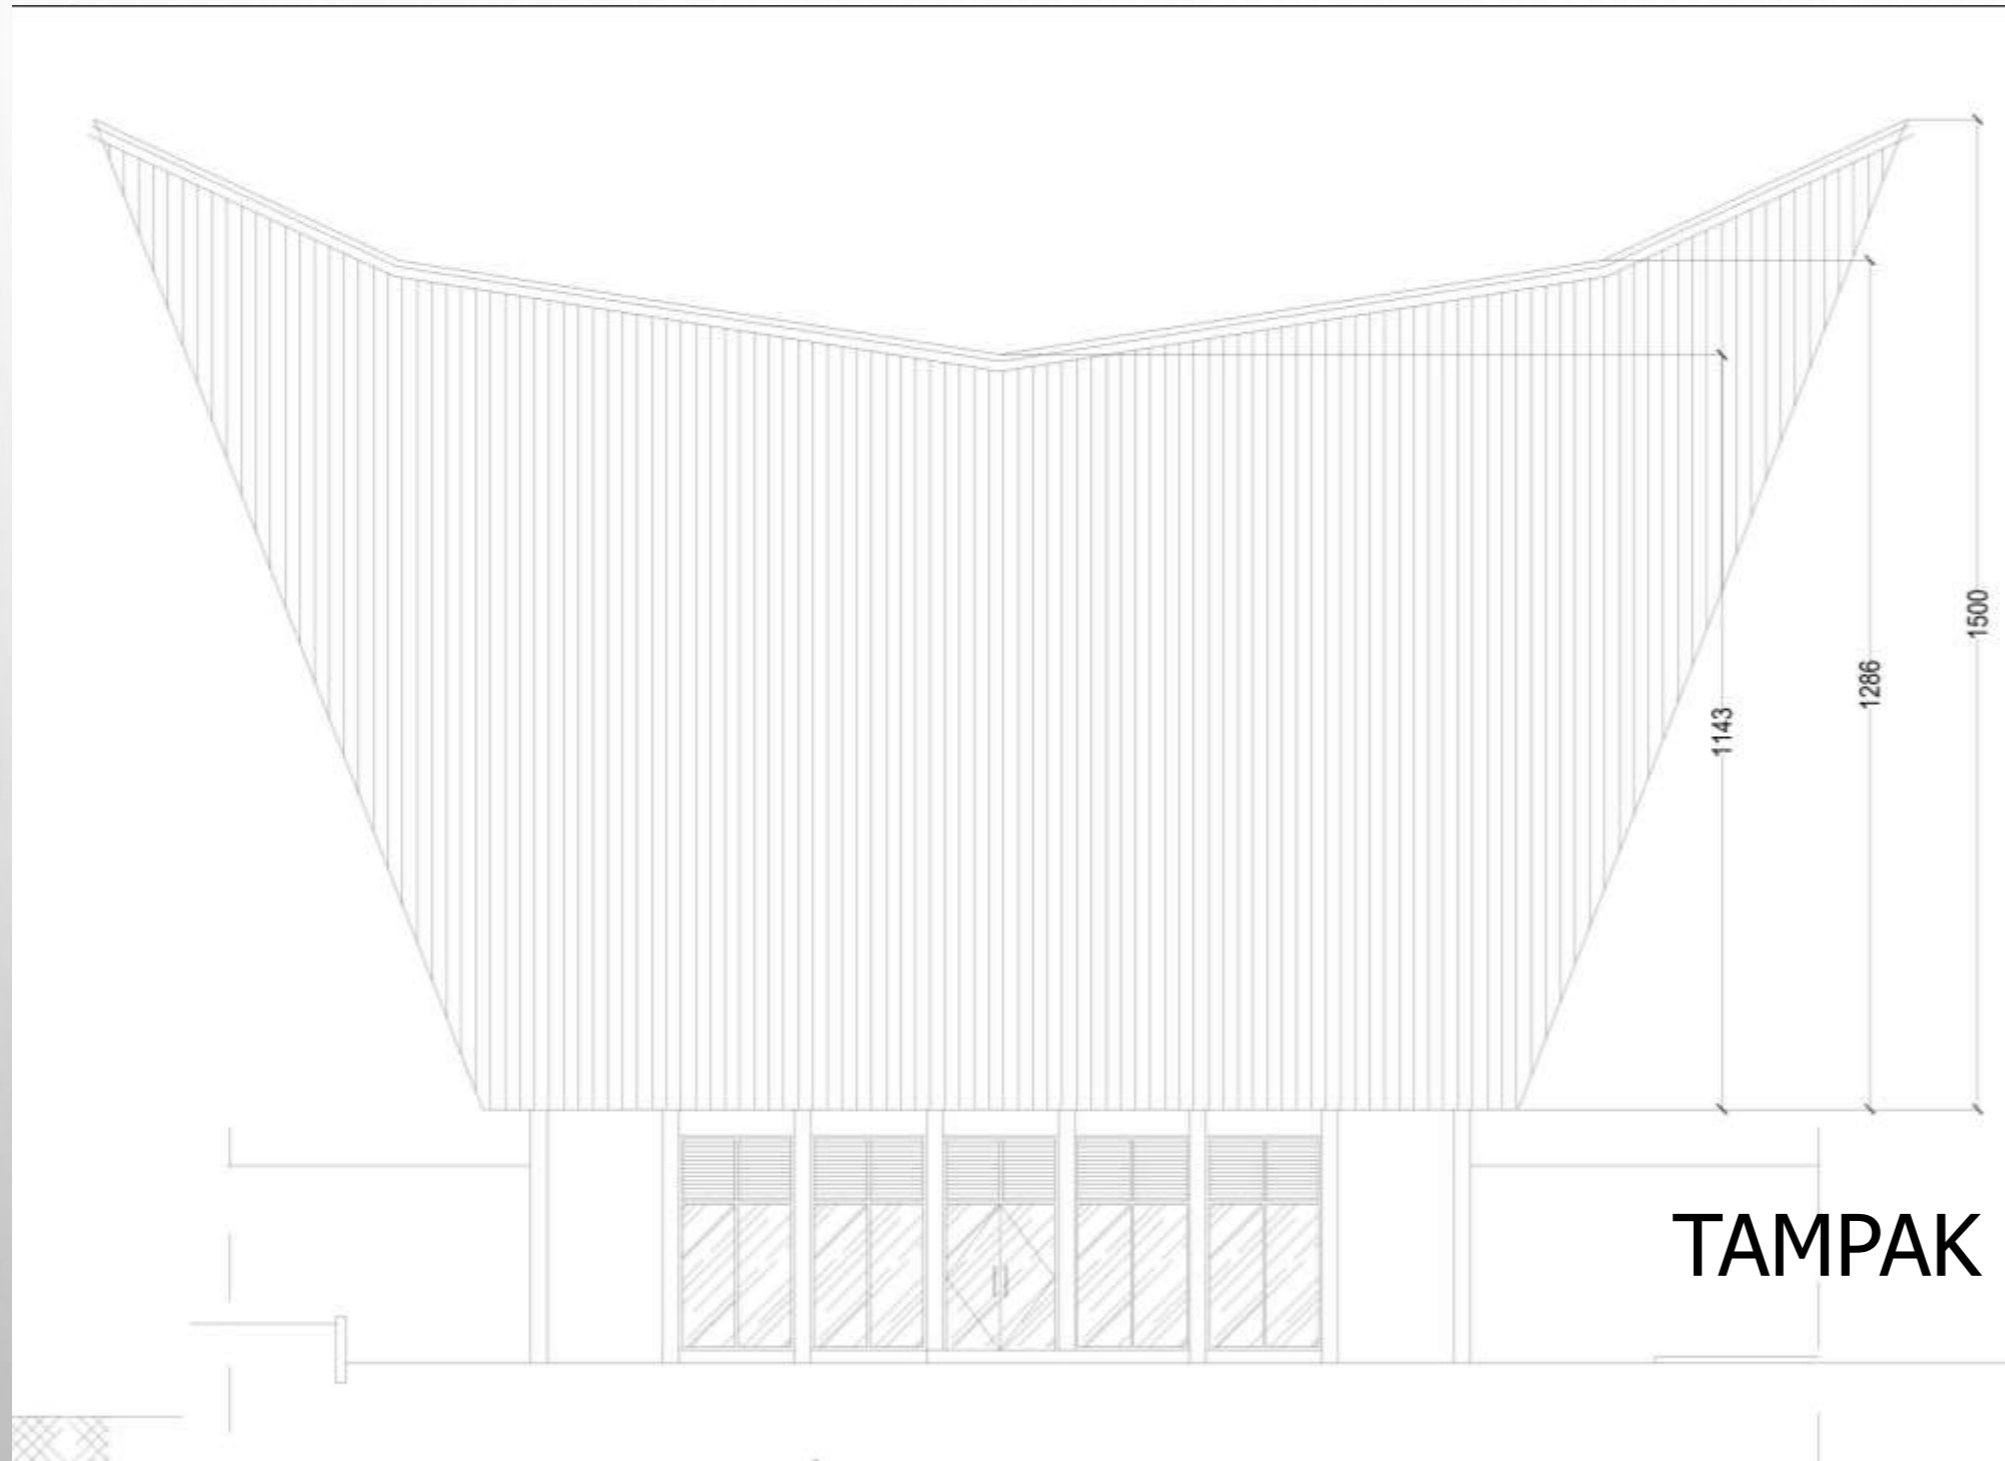

TAMPAK SAMPING KANTOR ADM