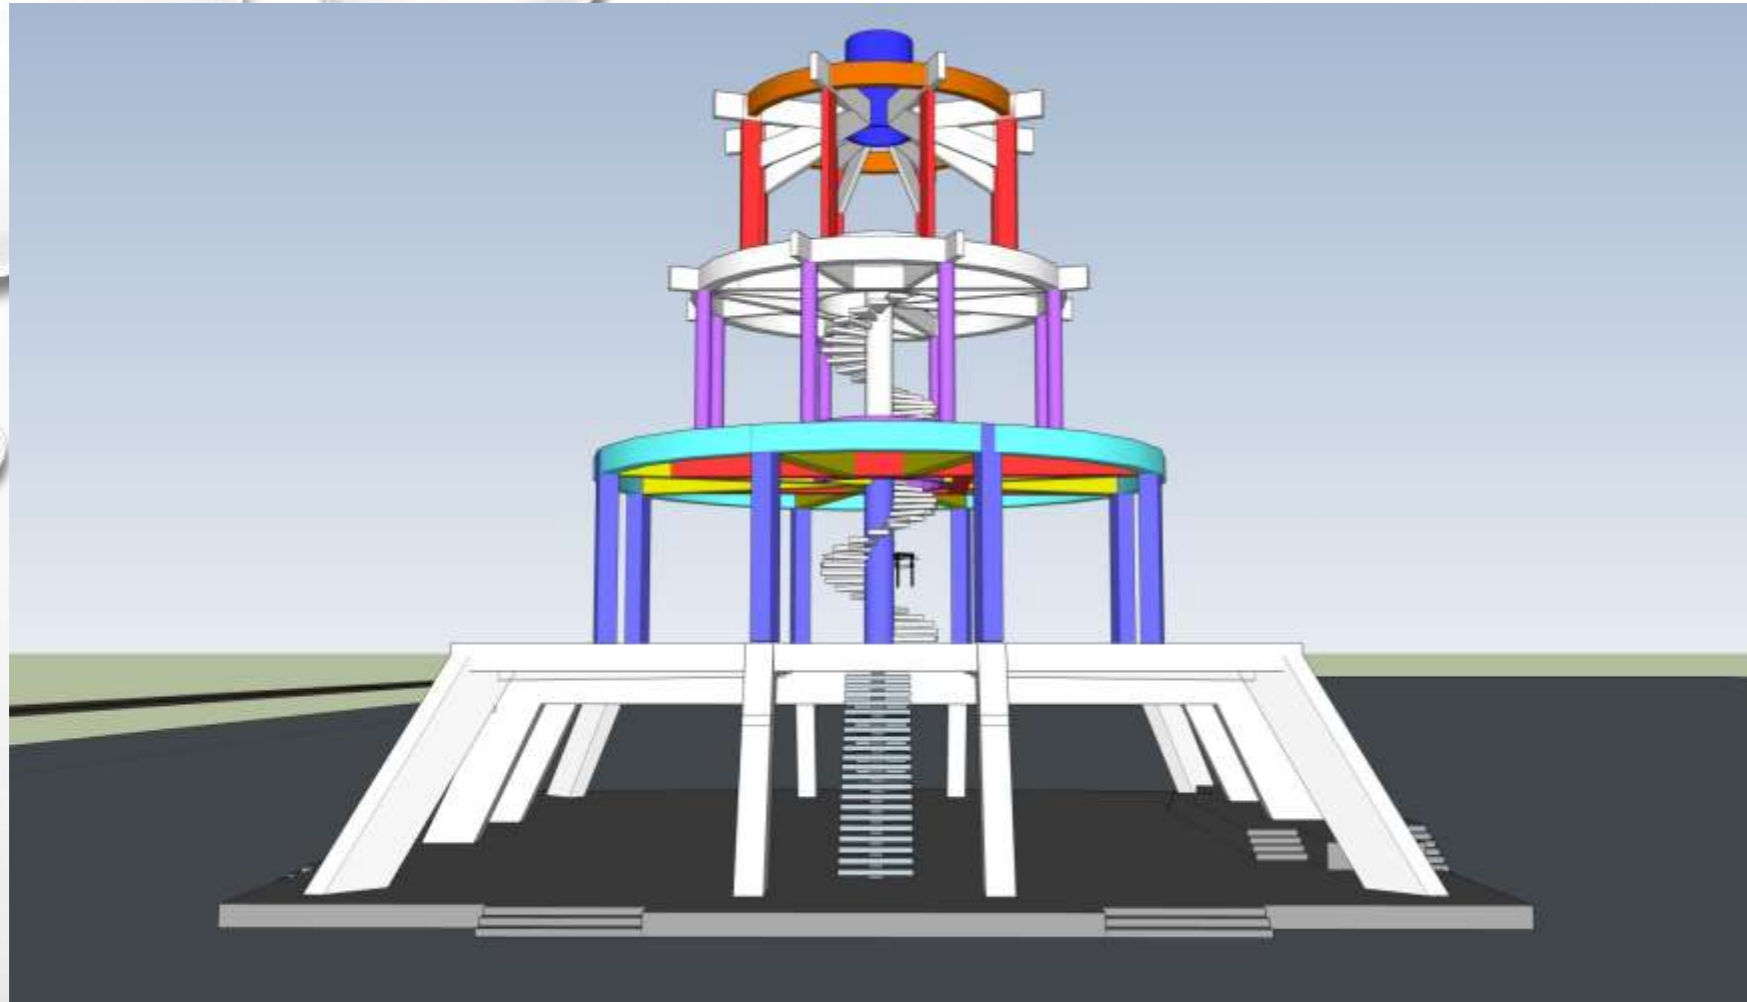

**TAMPAK STRUKTUR KOLOM DAN BALOK LANTAI 4**

# DETAIL 3D STRUKTUR TUGU

STRUKTUR KOLOM DAN BALOK LANTAI SATU

**STRUKTUR KOLOM DAN BALOK LANTAI DUA**

STRUKTUR KOLOM DAN BALOK LANTAI TIGA

STRUKTUR KOLOM DAN BALOK LANTAI EMPAT

The background of the slide is a light gray gradient with several realistic water droplets of various sizes scattered across it, primarily concentrated in the top-left and bottom-right corners. The droplets have highlights and shadows, giving them a three-dimensional appearance.