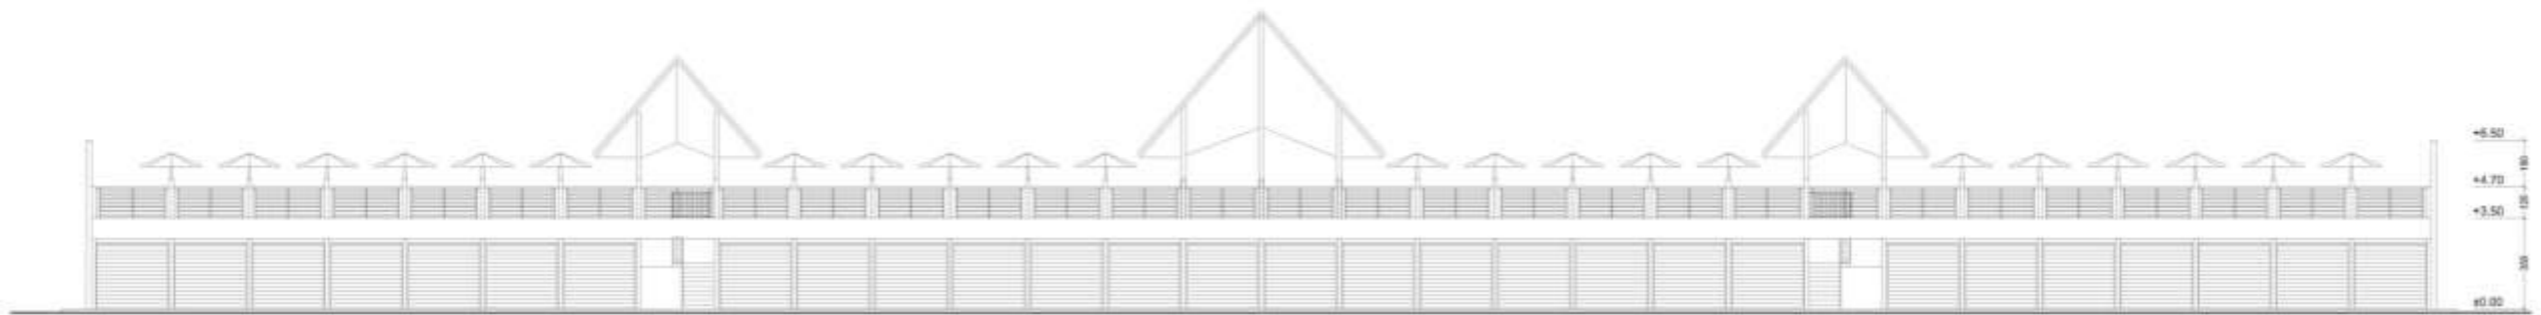

TAMPAK DEPAN KIOS
SKALA 1 : 200