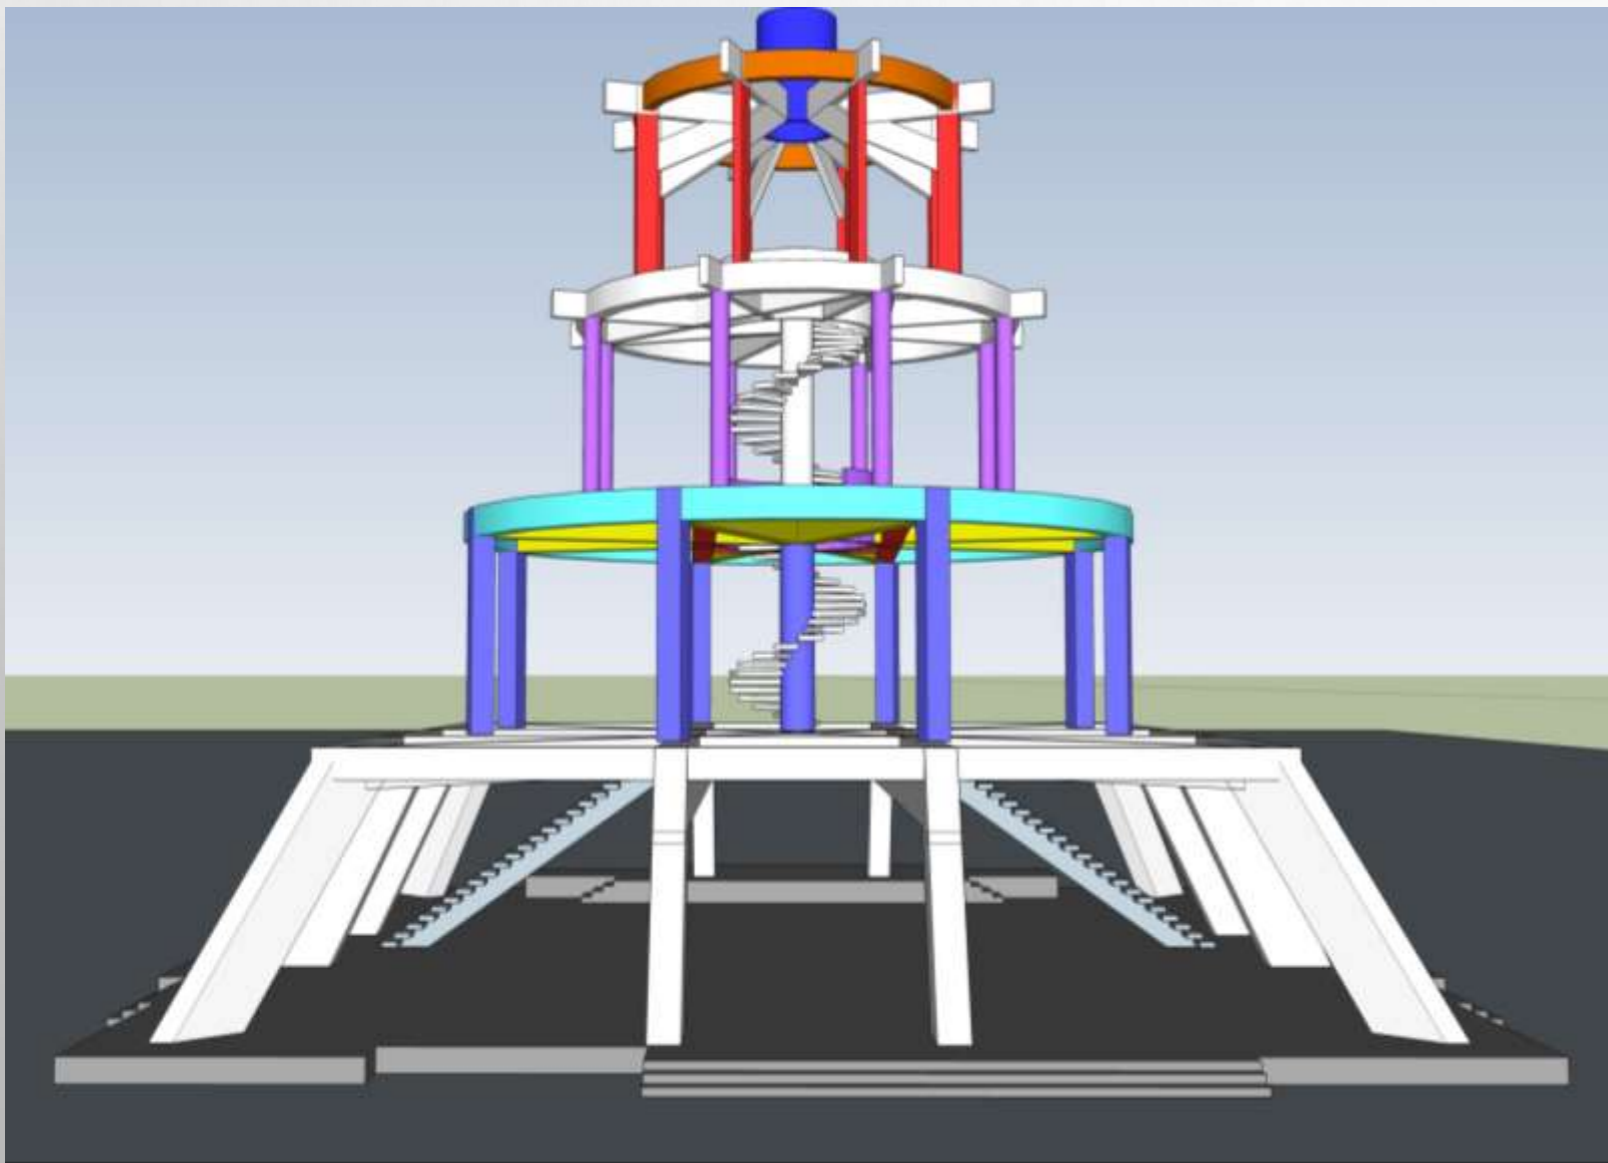

**TAMPAK STRUKTUR KOLOM DAN BALOK LANTAI 4**

# DETAIL 3D STRUKTUR TUGU

STRUKTUR KOLOM DAN BALOK LANTAI SATU

**STRUKTUR KOLOM DAN BALOK LANTAI DUA**

STRUKTUR KOLOM DAN BALOK LANTAI TIGA

STRUKTUR KOLOM DAN BALOK LANTAI EMPAT

The background of the slide is a light gray gradient with several realistic water droplets of various sizes scattered across it, primarily concentrated in the top-left and bottom-right corners. The droplets have highlights and shadows, giving them a three-dimensional appearance.