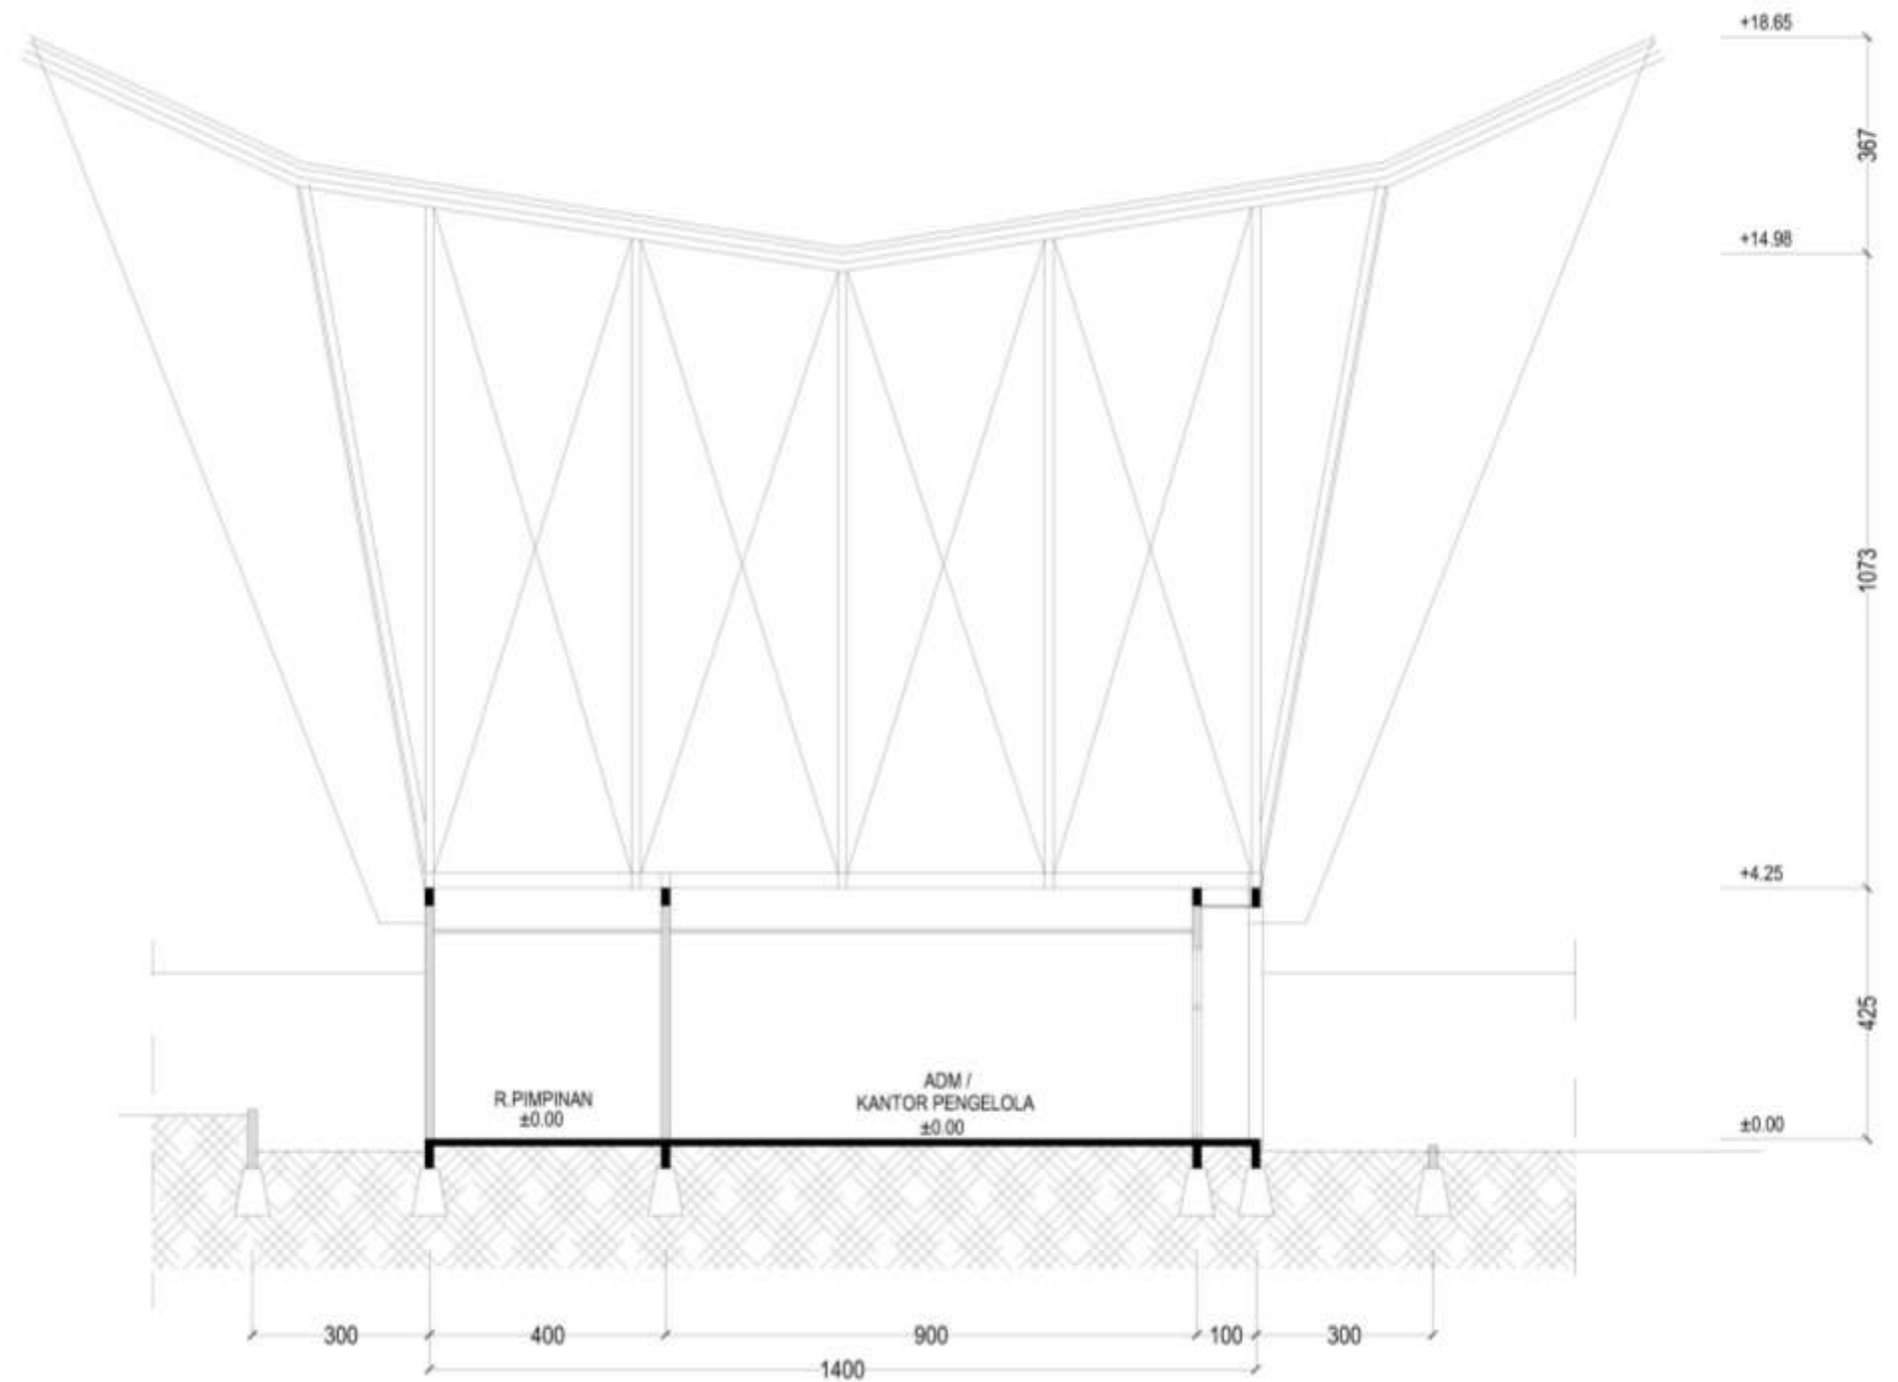

POTONGAN C DAN D, KANTOR ADM

POTONGAN D
SKALA 1 : 100