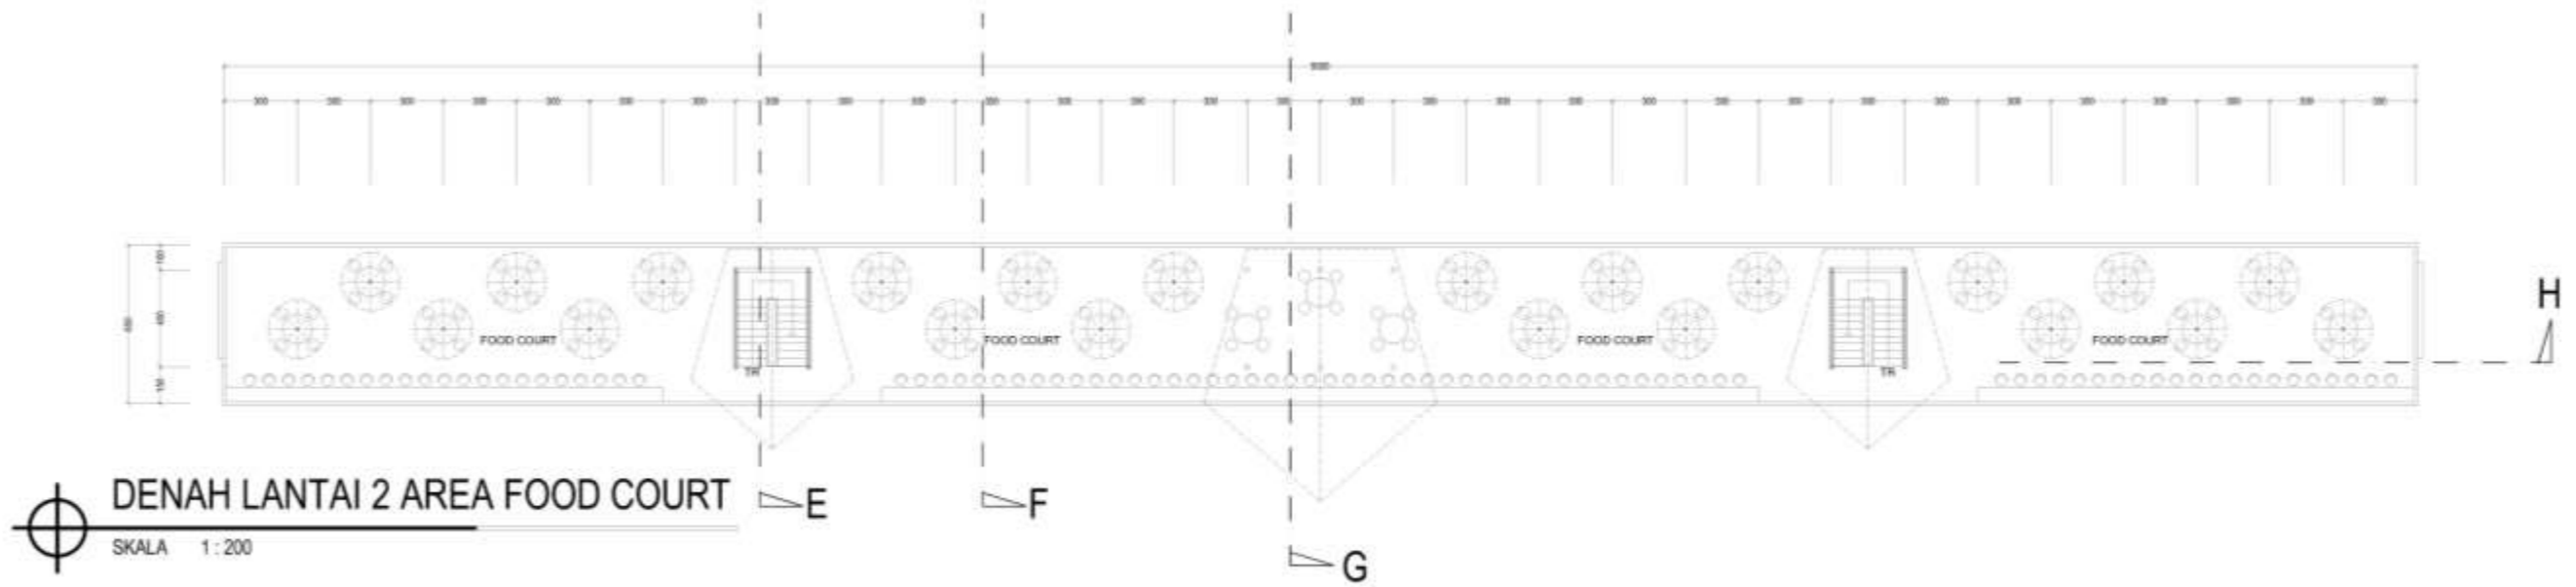

DENAH KIOS DAN FOOD COURT