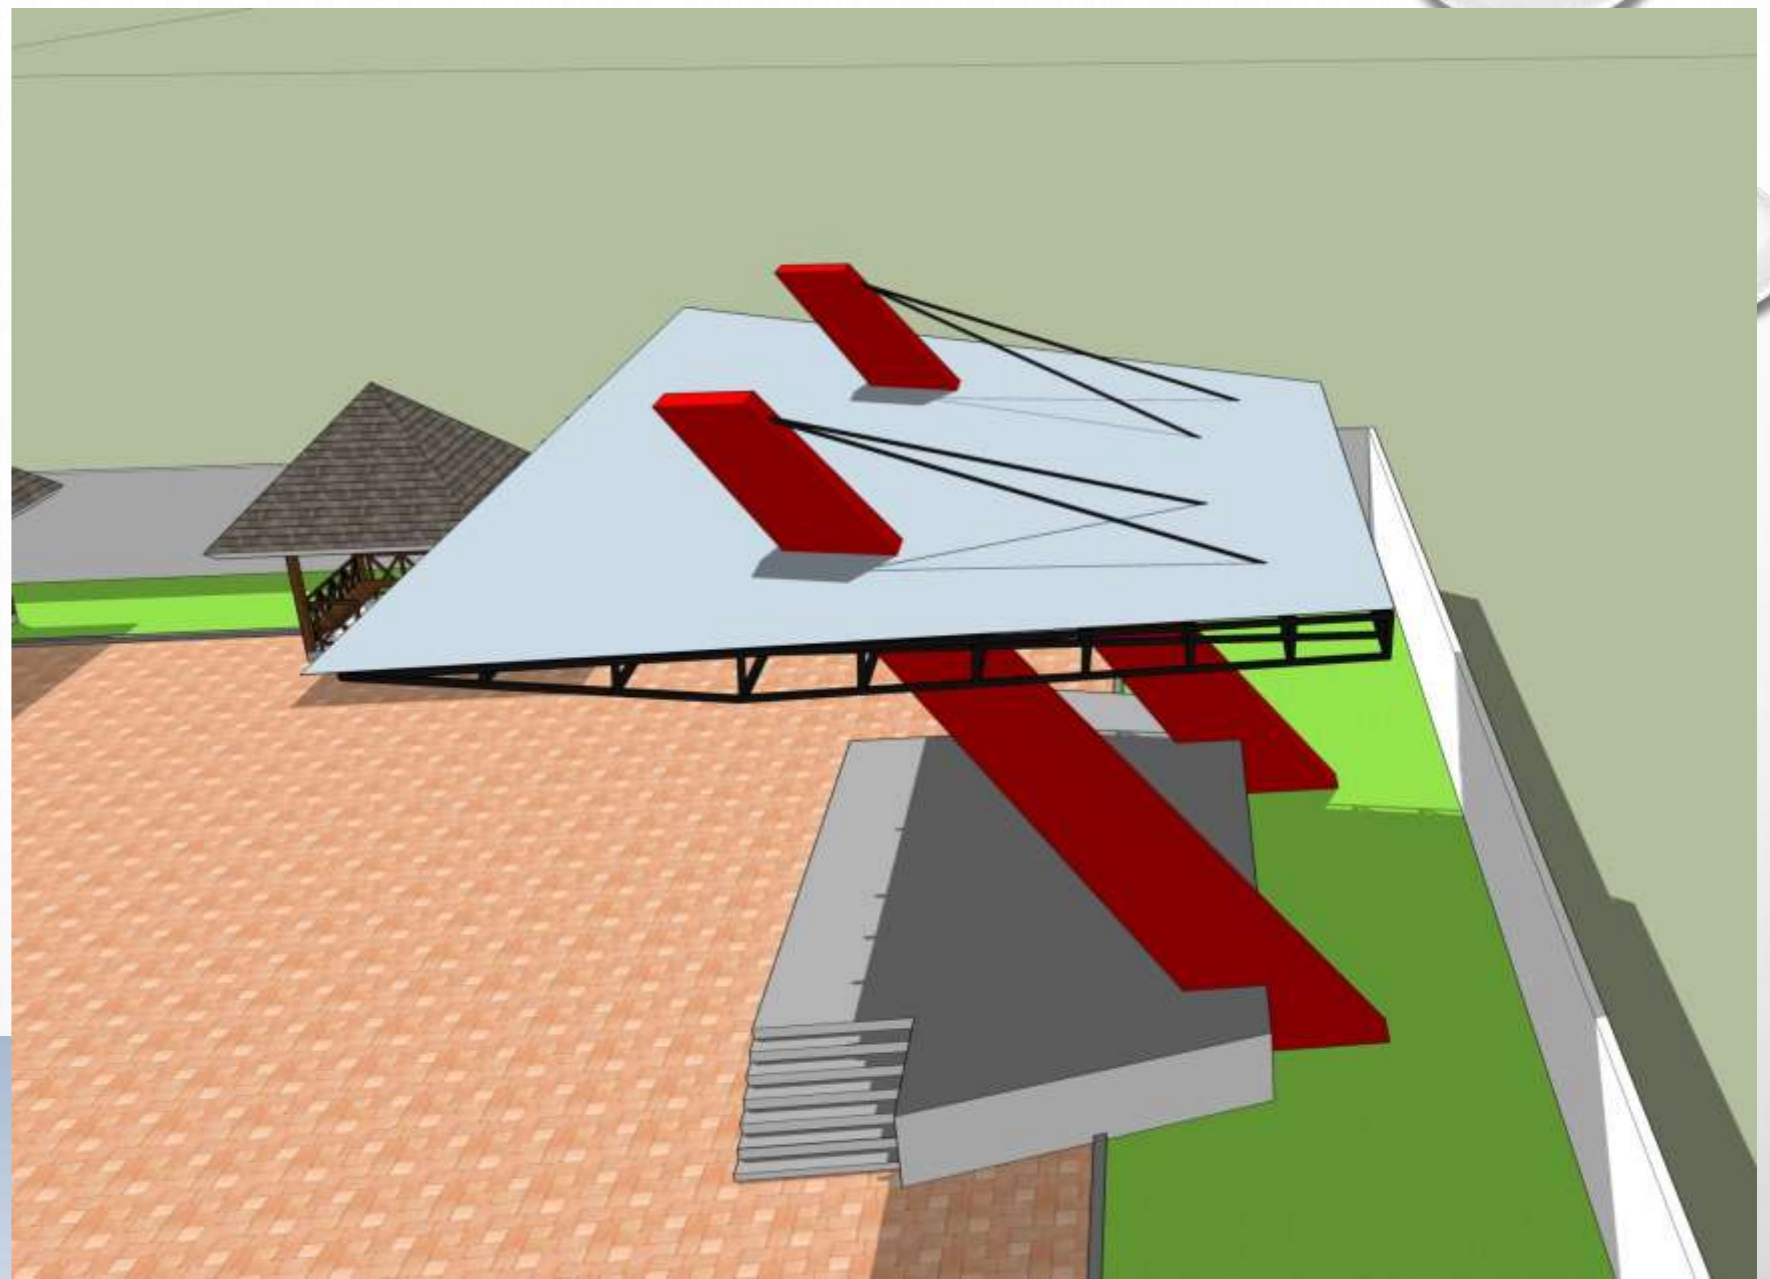

# **BANGUNAN PANGGUNG OUTDOOR**

# DENAH PANGGUNG

**DENAH PANGGUNG**  
SKALA 1:100

**TAMPAK DEPAN**  
 SKALA 1 : 100

**TAMPAK SAMPING**  
 SKALA 1 : 100

**POTONGAN I**

# TAMPAK DAN POTONGAN PANGGUNG

TAMPAK 3D PANGGUNG OUTDOOR

TAMPAK 3D PANGGUNG OUTDOOR

The background features a light gray gradient with several realistic water droplets of varying sizes scattered across the top and bottom edges. In the center, there is a faint, light gray architectural drawing of a gazebo, showing its roof, columns, and base.