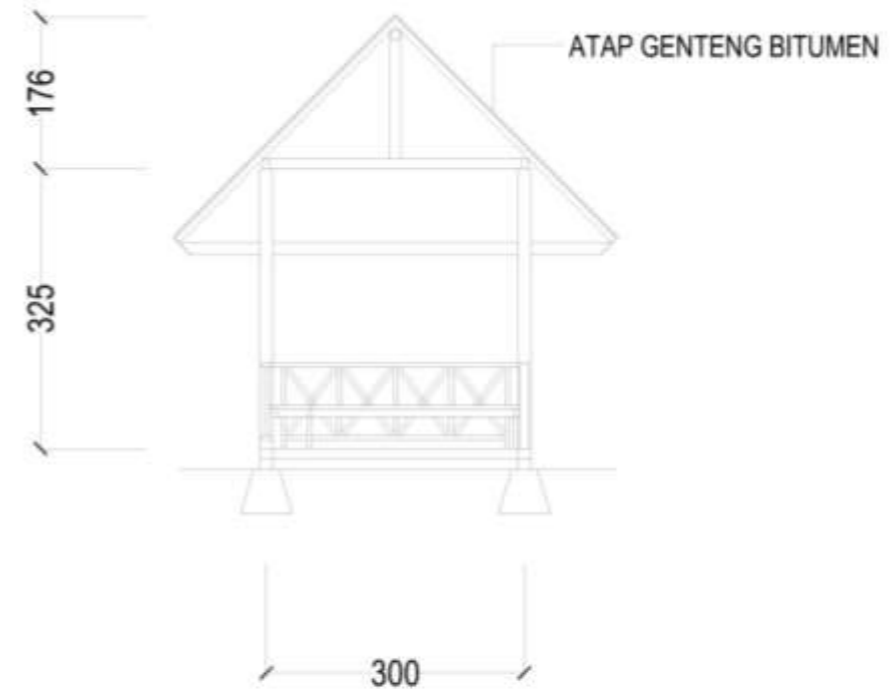

POTONGAN J

SKALA 1:100