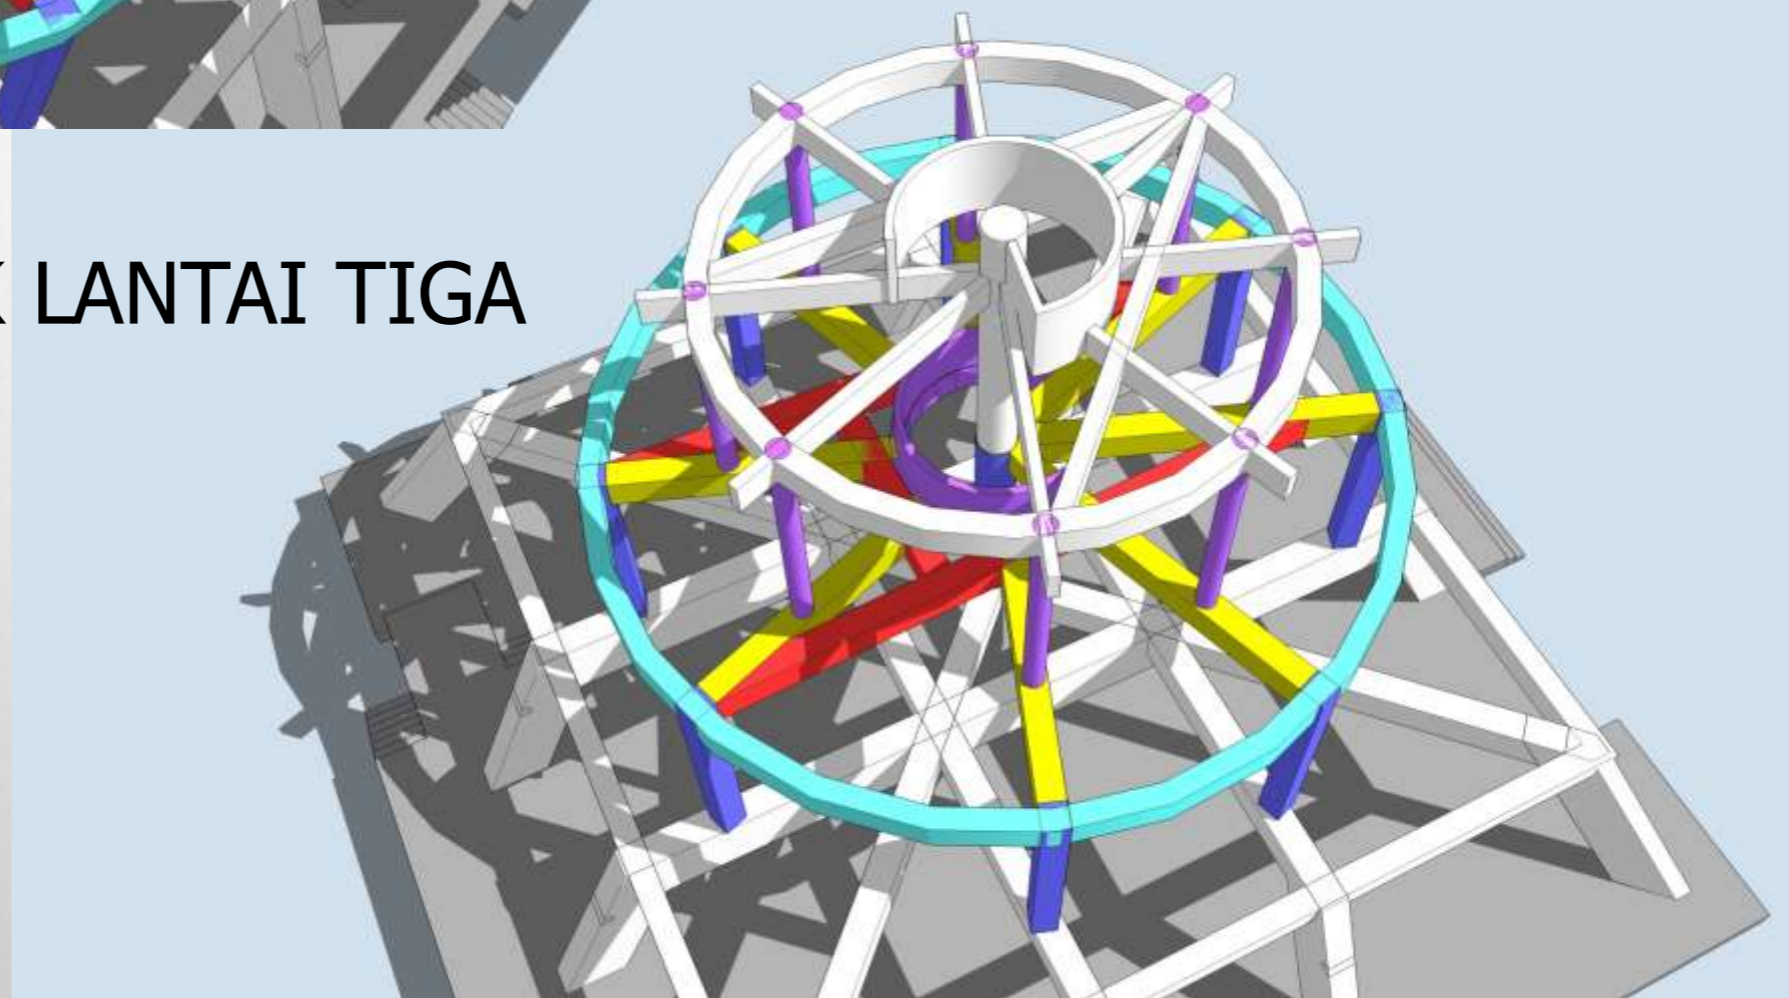

# DETAIL 3D STRUKTUR TUGU

STRUKTUR KOLOM DAN BALOK LANTAI SATU

**STRUKTUR KOLOM DAN BALOK LANTAI DUA**

STRUKTUR KOLOM DAN BALOK LANTAI TIGA

STRUKTUR KOLOM DAN BALOK LANTAI EMPAT

The background of the slide is a light gray gradient with several realistic water droplets of various sizes scattered across it, primarily concentrated in the top-left and bottom-right corners. The droplets have highlights and shadows, giving them a three-dimensional appearance.